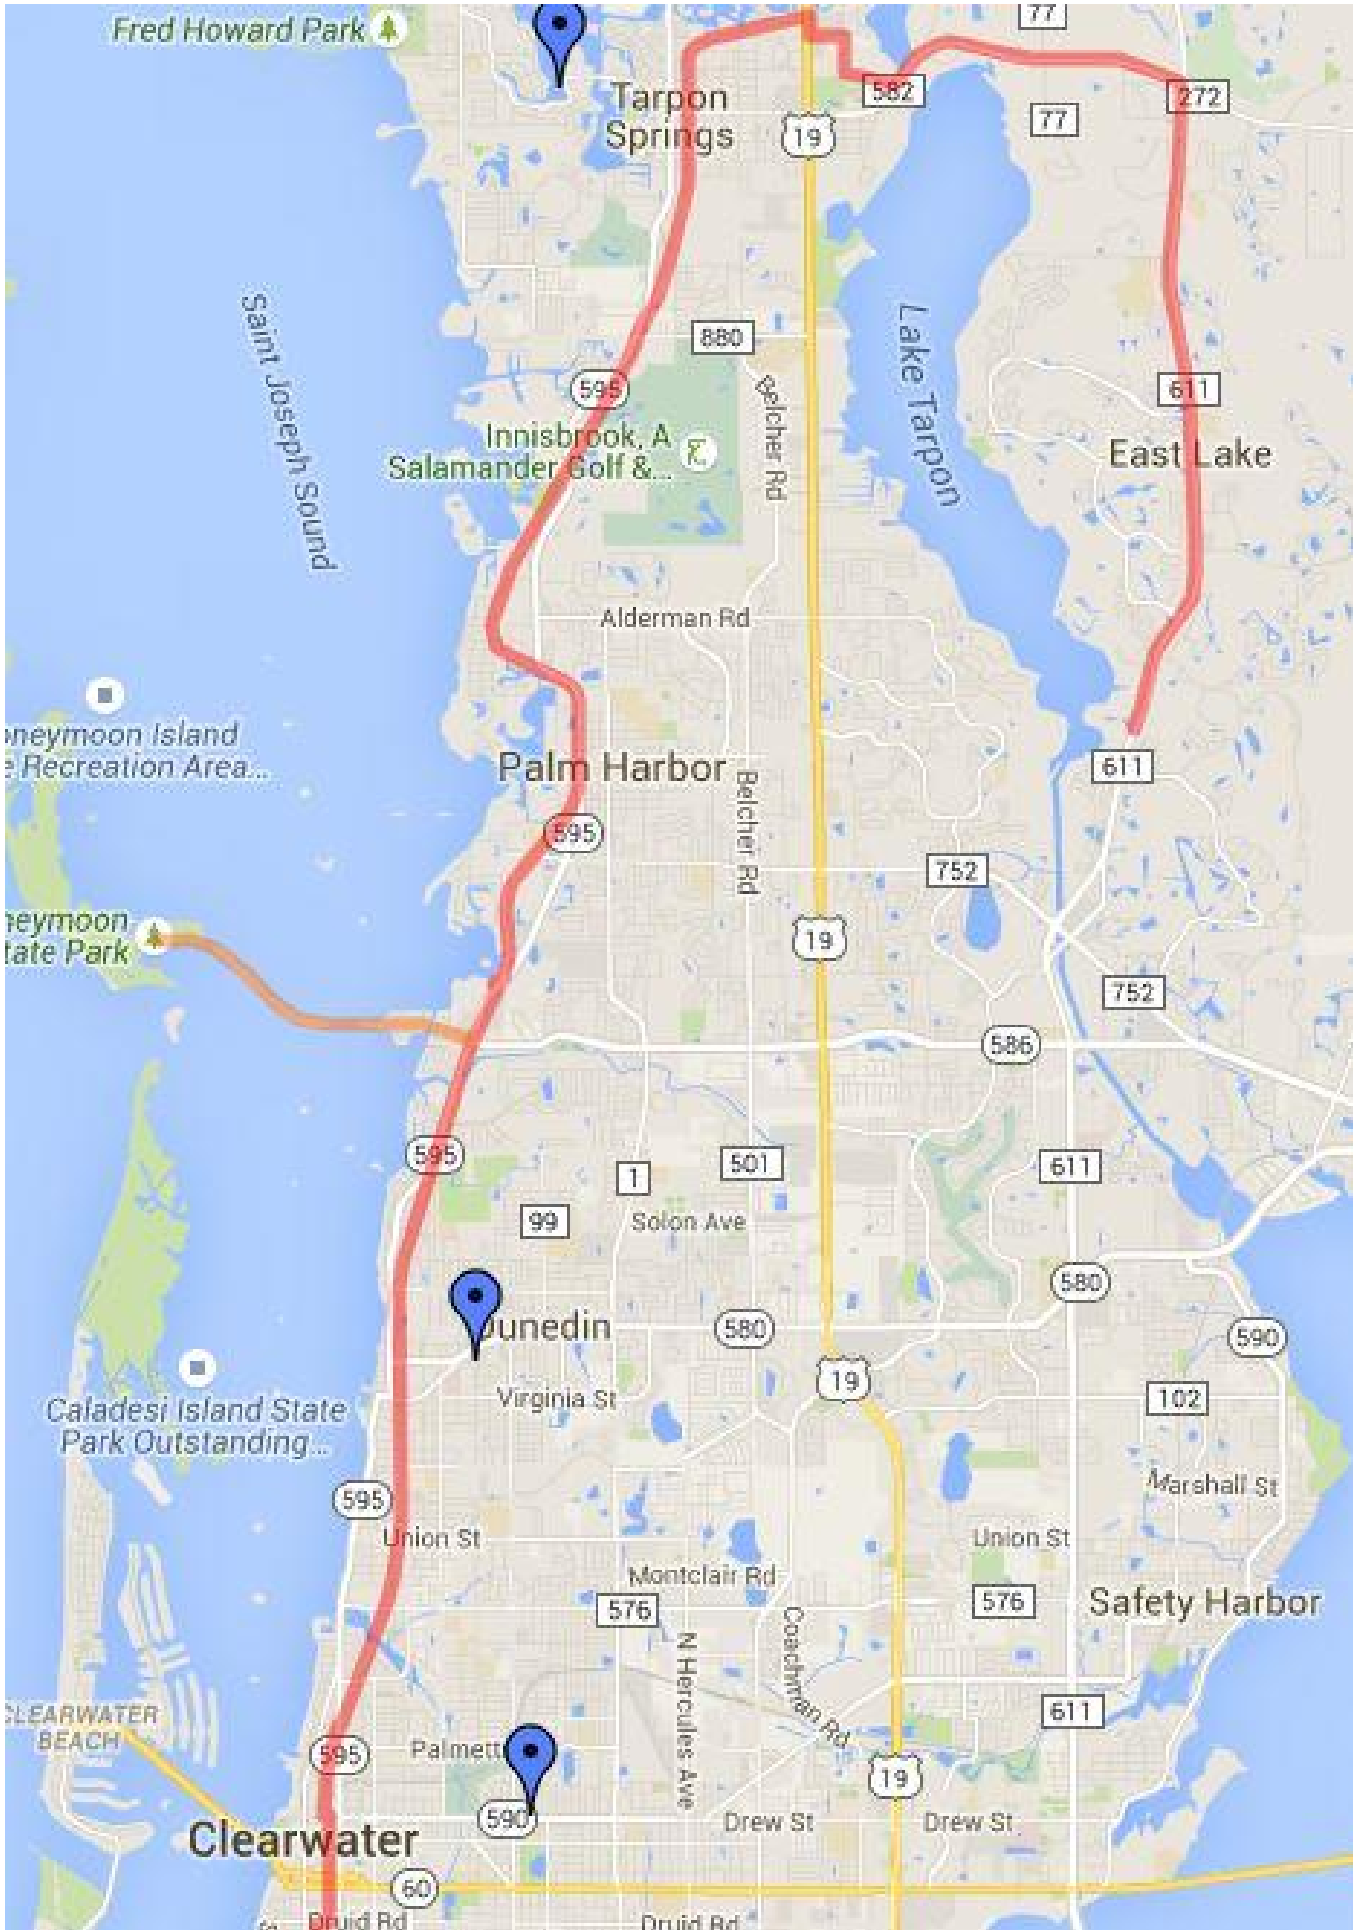

# Pinellas Trail Map – North of Hwy 60

3970 Tampa Road Oldsmar, FL

813-475-7240 [www.bikesportbicycles.com](http://www.bikesportbicycles.com)

**BIKE SPORT**

Your Friendly Neighborhood Bike Shop