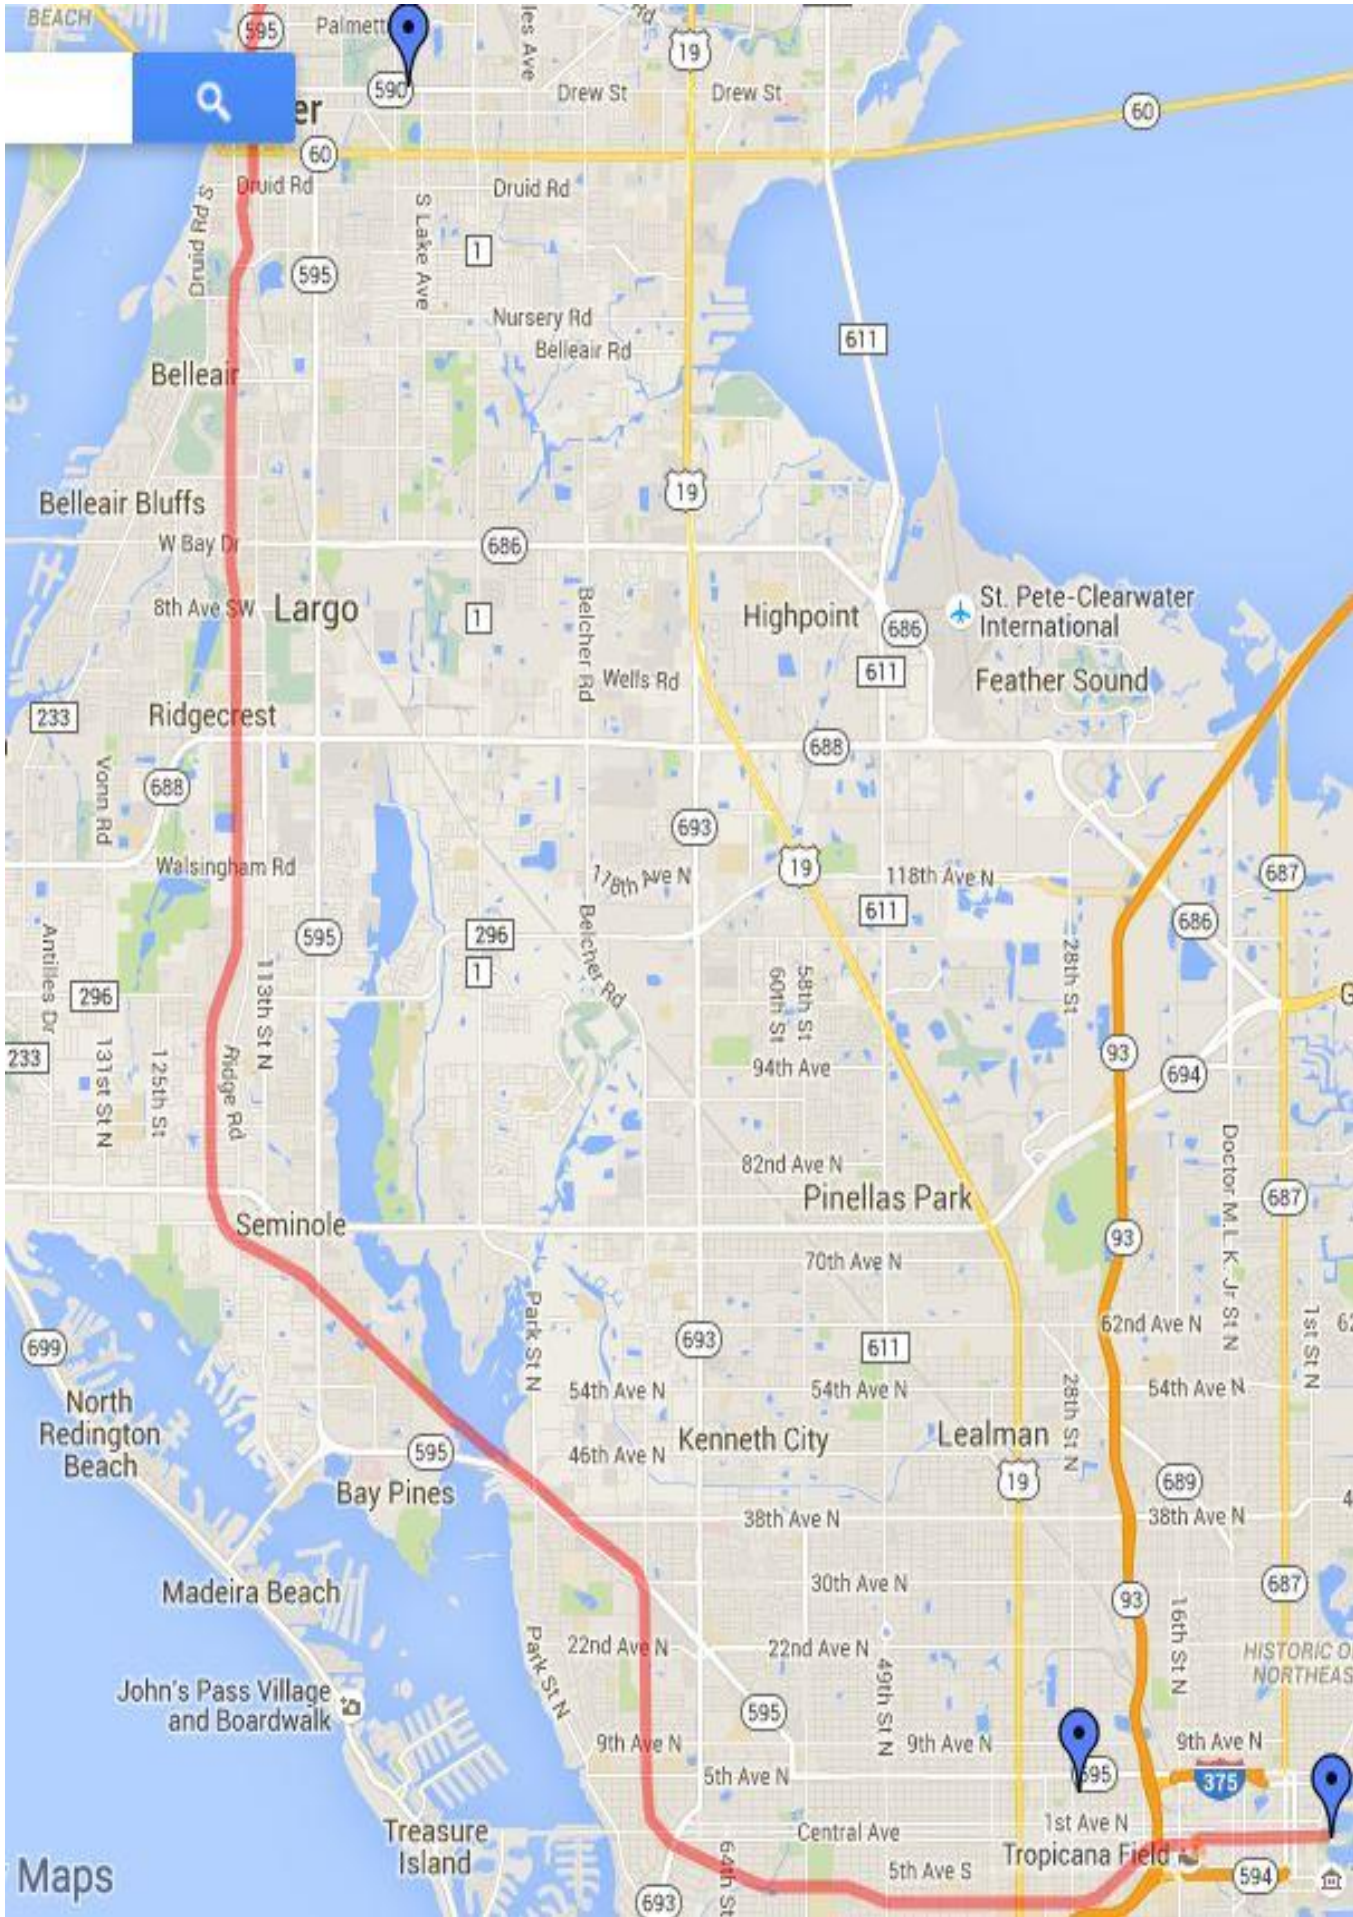

# Pinellas Trail Map – South of Hwy 60

3970 Tampa Road Oldsmar, FL

813-475-7240 [www.bikesportbicycles.com](http://www.bikesportbicycles.com)

**BIKESPORT**

Your Friendly Neighborhood Bike Shop